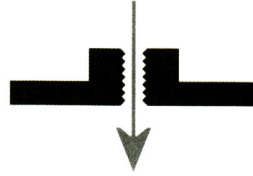

Zinc plated Mild Steel female threaded insert on a sighted 19mm diameter base plate

EXAMPLE OF PART NUMBER

MS - mild steel
F2 - female threaded bush
S - sighted perforated base plate (with central thru-hole)
19 - 19mm base plate
M4 - 4mm internal thread diameter
5 - length of thread in mm

part number	fastener size
MSF2S19M45	M4x5
MSF2S19M410	M4x10
MSF2S19M412	M4x12
MSF2S19M414	M4x14
MSF2S19M416	M4x16
MSF2S19M422	M4x22
MSF2S19M55	M5x5
MSF2S19M510	M5x10
MSF2S19M512	M5x12

part number	fastener size
MSF2S19M514	M5x14
MSF2S19M516	M5x16
MSF2S19M522	M5x22
MSF2S19M65	M6x5
MSF2S19M610	M6x10
MSF2S19M612	M6x12
MSF2S19M614	M6x14
MSF2S19M616	M6x16
MSF2S19M622	M6x22

part number	fastener size
MSF2S19M85	M8x5
MSF2S19M810	M8x10
MSF2S19M812	M8x12
MSF2S19M814	M8x14
MSF2S19M816	M8x16
MSF2S19M822	M8x22

Zinc plated Mild Steel female threaded insert on a sighted 23mm diameter base plate

part number	fastener size
MSF2S23M816	M8x16
MSF2S23M822	M8x22
MSF2S23M105	M10x5
MSF2S23M1010	M10x10
MSF2S23M1012	M10x12
MSF2S23M1014	M10x14
MSF2S23M1016	M10x16
MSF2S23M1022	M10x22

Zinc plated Mild Steel female threaded insert on a sighted 30x30mm square base plate