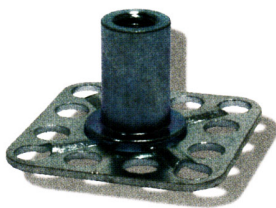

Zinc plated Mild Steel female threaded insert on a sighted 19mm diameter base plate

EXAMPLE OF PART NUMBER

MS - mild steel
F2 - female threaded bush
S - sighted perforated base plate (with central thru-hole)
19 - 19mm base plate
M4 - 4mm internal thread diameter
5 - length of thread in mm

part number	fastener size
MSF2S19M45	M4x5
MSF2S19M410	M4x10
MSF2S19M412	M4x12
MSF2S19M414	M4x14
MSF2S19M416	M4x16
MSF2S19M422	M4x22
MSF2S19M55	M5x5
MSF2S19M510	M5x10
MSF2S19M512	M5x12

part number	fastener size
MSF2S19M514	M5x14
MSF2S19M516	M5x16
MSF2S19M522	M5x22
MSF2S19M65	M6x5
MSF2S19M610	M6x10
MSF2S19M612	M6x12
MSF2S19M614	M6x14
MSF2S19M616	M6x16
MSF2S19M622	M6x22

part number	fastener size
MSF2S19M85	M8x5
MSF2S19M810	M8x10
MSF2S19M812	M8x12
MSF2S19M814	M8x14
MSF2S19M816	M8x16
MSF2S19M822	M8x22

Zinc plated Mild Steel female threaded insert on a sighted 23mm diameter base plate

part number	fastener size
MSF2S23M816	M8x16
MSF2S23M822	M8x22
MSF2S23M105	M10x5
MSF2S23M1010	M10x10
MSF2S23M1012	M10x12
MSF2S23M1014	M10x14
MSF2S23M1016	M10x16
MSF2S23M1022	M10x22

Zinc plated Mild Steel female threaded insert on a sighted 30x30mm square base plate