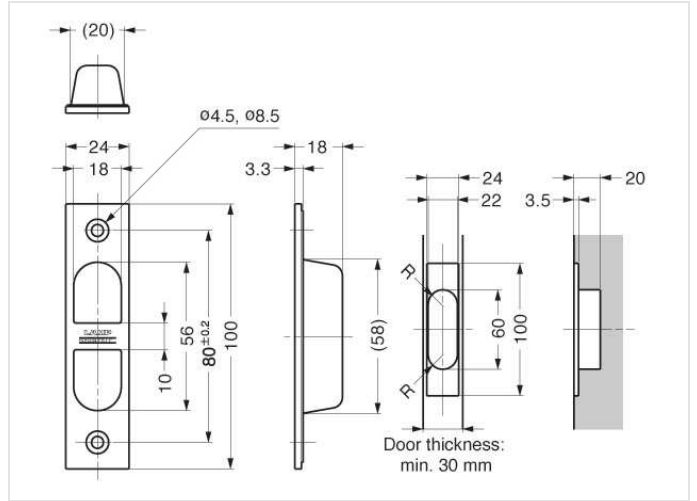

YK-W100 RECESSED

COMPARE

SPECS

ITEM NO.	YK-W100
WEIGHT	45 G
DIMENSIONS	24 × 18 × 100 MM
ROHS STATUS	ROHS 3

OVERALL LENGTH (MM)	WIDTH (MM)	HEIGHT (MM)	WEIGHT (G)
24 MM	18 MM	100 MM	45 G

Components

COMPONENT	MATERIAL	FINISH
-----------	----------	--------