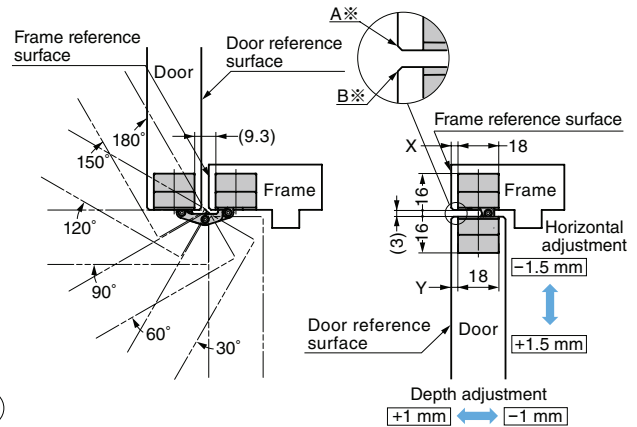

3-WAY ADJUSTABLE CONCEALED HINGE HES3D-90

INSTRUCTION

- Small HES series can be applied with Min. door thickness of 23mm.
- Small bore depth, easy to cut out the door and frame.
- 3-way adjustment function allows vertical, horizontal, and depth adjustment after hinge installed.
- Hinge can be split into the door side and the frame side.
- Order-made colour available. For further details, please contact local representatives.

[Parts Included]

- Countersunk head tapping screw 4×20 (4 pcs/hinge) SUS
- Hex key 2

[Sold Separately]

- Installation template HES3D-90-TMP
※Can be reused, so door and frame can be easily cut out with a router.

[Locus Chart]

Please process the part (corner of door/frame) of ※ marked on the drawing to C1 or more (or R1 or more).

Y: Door machining margin	B: Door chamfering	X: Frame machining margin	A: Frame chamfering
3 and under	1	3 and under	1
3.5	2	4	2
		3.5	