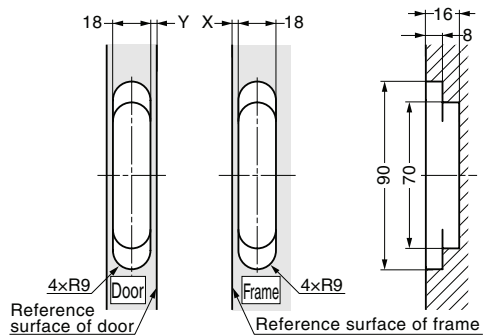

[Cut Out Dimensions]

No.	Part Name	Material	Finish		
			DC	DN	BL
①	Body	Zinc Alloy (ZDC)	Satin Chrome	Dull Nickel	Black Enamel Finish
②	Base Frame				
③	Arm	Stainless Steel	-	-	-
④	Shaft				
⑤	Cover (2 pairs)	ABS	Silver	Champagne Gold	Black

RoHS	CAD	Item Code	Item Name	Colour	Door Width	Door Height	Door Thickness	Door Weight kg/2 pcs	Door Weight kg/3 pcs	Opening Angle	Weight (g)	Box (pcs)	Carton (pcs)
✓	3D	170-029-221	HES3D-90DC	Silver	Max. 600	Max. 1500	Min. 23	Max. 12	Max. 16	180°	195	2	48
✓	3D	170-029-222	HES3D-90DN	Champagne Gold							195	2	48
✓	3D	170-033-588	HES3D-90BL	Black							195	2	48

Refer to 1 : P.532, P.536

TORQUE HINGES

DAMPER HINGES

LIFT ASSIST HINGES

DETENT HINGES

CONCEALED HINGES

BUTT HINGES

PIANO HINGES

STEP HINGES

LIFT-OFF HINGES

PIVOT HINGES

SPRING HINGES

CLEAN ROOM HINGES

HINGES FOR ALUMINIUM FRAME

DROP HINGES

GLASS DOOR HINGES

SPECIAL HINGES