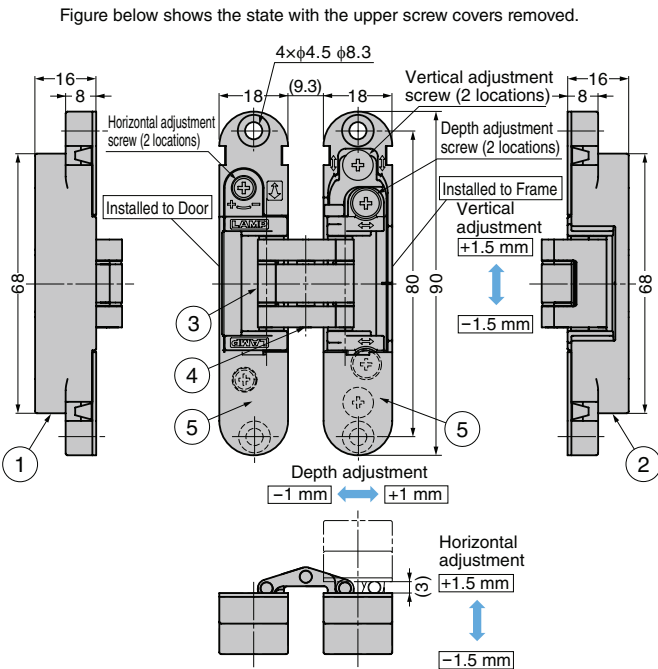

3-WAY ADJUSTABLE CONCEALED HINGE HES3D-90

INSTRUCTION

- Small HES series can be applied with Min. door thickness of 23mm.
- Small bore depth, easy to cut out the door and frame.
- 3-way adjustment function allows vertical, horizontal, and depth adjustment after hinge installed.
- Hinge can be split into the door side and the frame side.
- Order-made colour available. For further details, please contact local representatives.

[Parts Included]

- Countersunk head tapping screw 4×20 (4 pcs/hinge) SUS
- Hex key 2

[Sold Separately]

- Installation template HES3D-90-TMP
※Can be reused, so door and frame can be easily cut out with a router.

[Locus Chart]

Please process the part (corner of door/frame) of ※ marked on the drawing to C1 or more (or R1 or more).

Y: Door machining margin	B: Door chamfering	X: Frame machining margin	A: Frame chamfering
3 and under	1	3 and under	1
3.5	2	4	2
		3.5	

RoHS	CAD	Item Code	Item Name	Colour	Door Width	Door Height	Door Thickness	Door Weight kg/2 pcs	Door Weight kg/3 pcs	Opening Angle	Weight (g)	Box (pcs)	Carton (pcs)
✓	3D	170-029-221	HES3D-90DC	Silver	Max. 600	Max. 1500	Min. 23	Max. 12	Max. 16	180°	195	2	48
✓	3D	170-029-222	HES3D-90DN	Champagne Gold							195	2	48
✓	3D	170-033-588	HES3D-90BL	Black							195	2	48