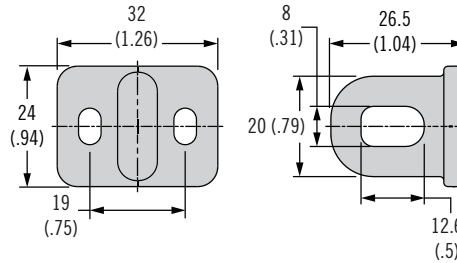

Molded Striker (sold separately)

Part Number	
Molded striker	R4-0-61336

• Strikers for R4-05 series rotary latch

Material and Finish

Steel, zinc nickel, zinc plated, black zinc nickel, Stainless Steel

Part Number

See tables