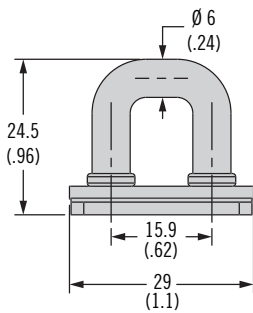

Wire Form Strikers (sold separately)