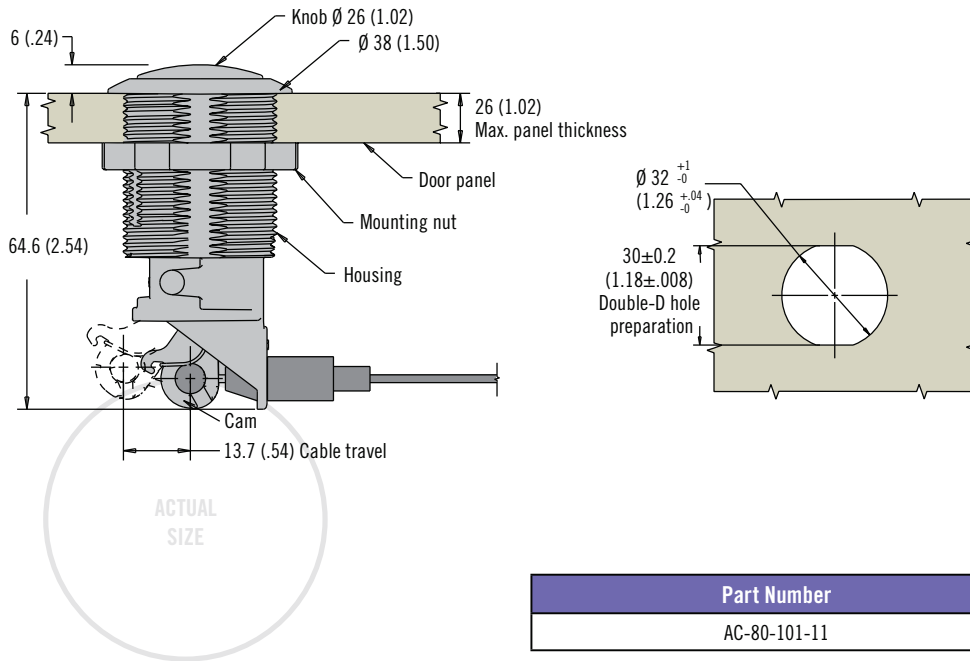

AC Single Point Actuator Push-button

- Flush
- Mounting hardware included

Material and Finish

Push button and housing:
PC/ABS, black
Cam: 33% glass-filled nylon, black
Spring: Stainless steel, passivated

Part Number

See table

Other options available. For complete details on variety, part numbers, installation and specification, go to

www.southco.com/AC

AC Retainer Clips and Cables

Retainer clip

Latch Series	Part Number
	Retainer Clip
R4-10	R4-0-43922
R4-30	
R4-20	R4-0-43922-1
R4-50	

- For use with \varnothing 4 (.157) rod or Southco cable assembly

Material and Finish

See www.southco.com

Part Number

Retainer clip see table

Cable assembly contact Southco

Other options available. For complete details on variety, part numbers, installation and specification, go to