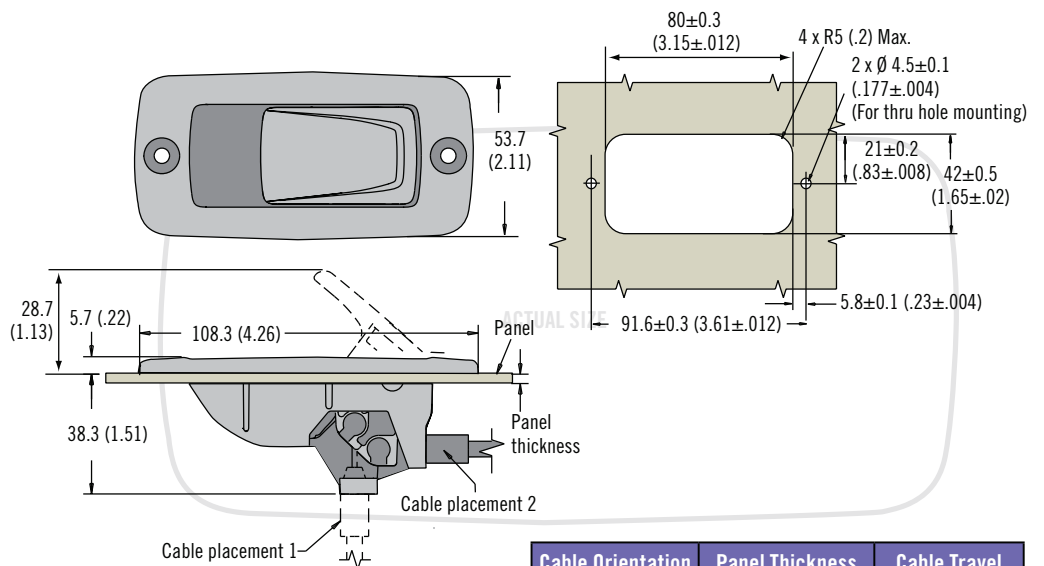

Part Number
AC-70-101-11

Cable Orientation	Panel Thickness	Cable Travel
Placement 1	12.5 (.49) max.	11.1 (.44)
Placement 2	16 (.63) max.	13.2 (.52)

Dimensions in millimeters (inch) unless otherwise stated