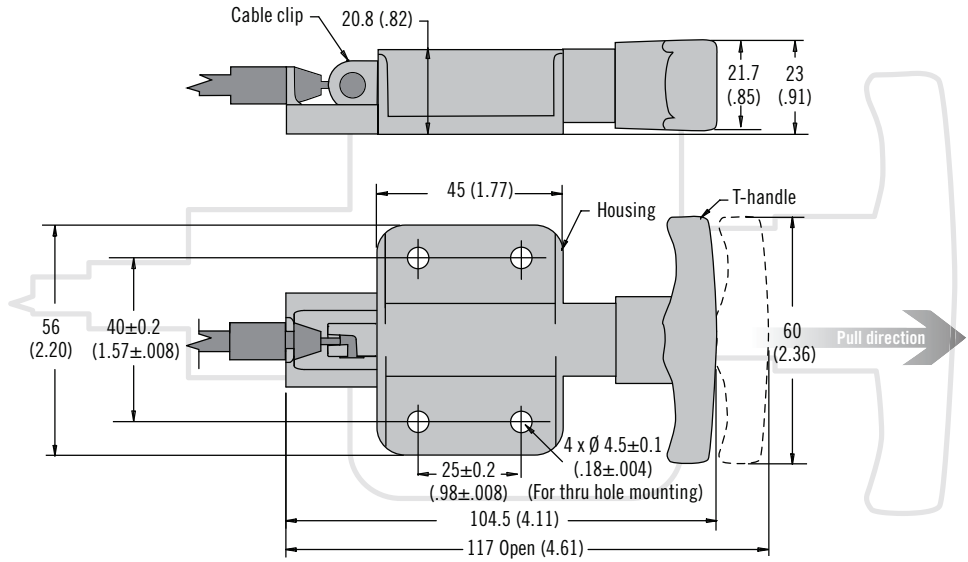

## AC Single Point Actuator T-handle

- Surface mount installation
- Generous grip area
- Pull to activate

### Part Number

See table

Other options available. For complete details on variety, part numbers, installation and specification, go to

[www.southco.com/AC](http://www.southco.com/AC)

Part Number
AC-60-101-11