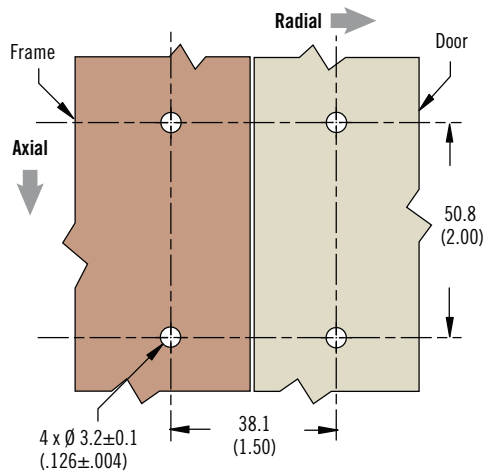

96 Hinge

Lift-off

- Allows for quick, easy door removal
- All metal construction

Material and Finish

Steel, zinc plated or stainless steel

Type A

Type B

Type "A" application shown

Part Number

See table

Material	Part Number	
	Type A	Type B
Steel	96-04-N1WL	96-04-N1WR
Stainless Steel	96-04-S1WL	96-04-S1WR

Dimensions in millimeters (inch) unless otherwise stated

www.southco.com/96A