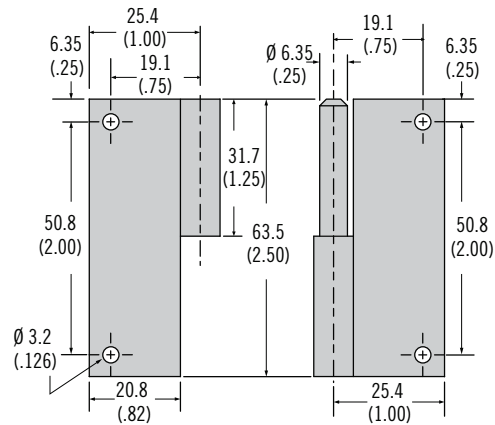

96 Hinge

Lift-off

- Allows for quick, easy door removal
- All metal construction

Material and Finish

Steel, zinc plated or stainless steel

Type A

Type B

Type "A" application shown

Part Number

See table

Material	Part Number	
	Type A	Type B
Steel	96-04-N1WL	96-04-N1WR
Stainless Steel	96-04-S1WL	96-04-S1WR

Dimensions in millimeters (inch) unless otherwise stated

www.southco.com/96A