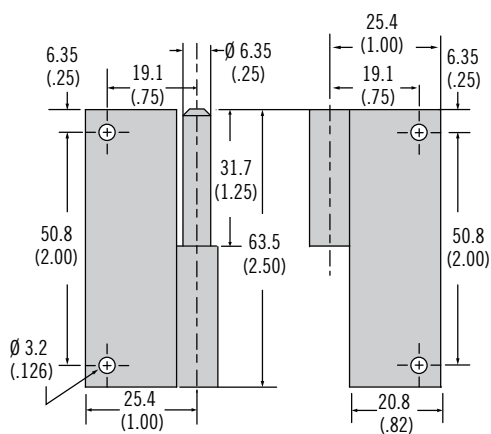

96 Hinge

Lift-off

- Allows for quick, easy door removal
- All metal construction

Material and Finish

Steel, zinc plated or stainless steel

Type A

Type B

Type "A" application shown

Part Number

See table

Material	Part Number	
	Type A	Type B
Steel	96-04-N1WL	96-04-N1WR
Stainless Steel	96-04-S1WL	96-04-S1WR

Dimensions in millimeters (inch) unless otherwise stated

www.southco.com/96A