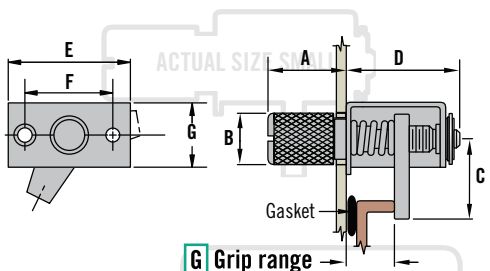

www.southco.com/16

43 · 44 · 14 Compression Latches

Self-adjusting · Three hole mount

44 · Medium size series

Material	G Grip Range		Knurled Head	Slotted Head
	Min.	Max.		
Steel	3.2 (.12)	9.5 (.37)	44-1-1-0	44-1-16-0
	9.5 (.37)	19.1 (.75)	44-1-2-0	44-1-17-0
	19.1 (.75)	28.6 (1.12)	44-1-3-0	44-1-18-0
Stainless steel	3.2 (.12)	9.5 (.37)	44-1-1-24	44-1-16-24
	9.5 (.37)	19.1 (.75)	44-1-2-24	44-1-17-24
	19.1 (.75)	28.6 (1.12)	44-1-3-24	44-1-18-24

Also available: Tool recess, Slotted, Hex recess

Size	A	B	C	D	E	F	G
Small 43	15.1 (.59)	8.9 (.35)	15.9 (.63)	22.2 (.88)	28.6 (1.13)	20.6 (.81)	13.9 (.55)
Medium 44	23.8 (.94)	14.6 (.57)	25.4 (1.0)	32.1 (1.27)	44.5 (1.75)	31.8 (1.25)	22.2 (.88)
Large 14	28.6 (1.13)	22.7 (.90)	34 (1.34)	44.5 (1.75)	63.5 (2.5)	47.6 (1.87)	33.3 (1.31)