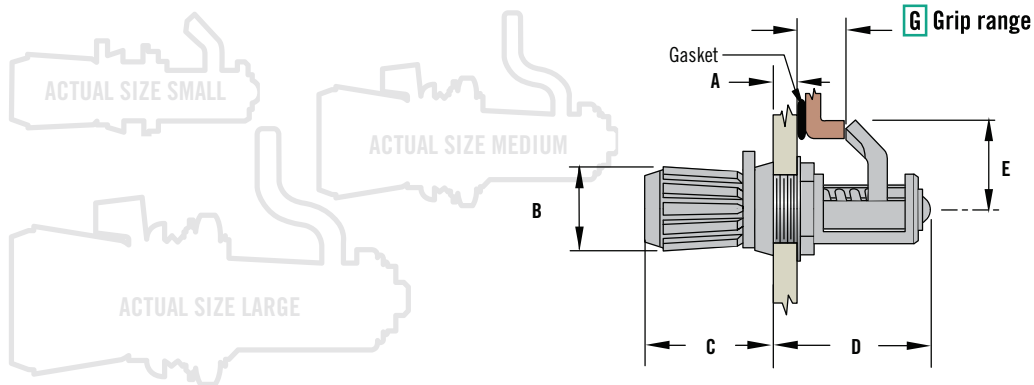

16 Compression Latch

Self-adjusting · Cam indicator · Knob actuated · Single hole mount

Size	G Grip Range		Part Number
	Min.	Max.	
Small	3.2 (.12)	10.3 (.41)	16-10-511-16
Medium	1.6 (.06)	8.7 (.34)	16-10-411-14
	7.1 (.28)	14.3 (.56)	16-10-412-14
Large	1.6 (.06)	12.7 (.50)	16-10-311-14
	9.5 (.37)	20.6 (.81)	16-10-312-14

Size	A. Max.	B	C	D	E
Small	2.4 (.09)	9.9 (.39)	15.5 (.61)	18.3 (.72)	10 (.40)
Medium	2.4 (.09)	13.5 (.53)	17.3 (.68)	23.4 (.92)	19 (.75)
Large	4.8 (.190)	19 (.75)	21.8 (.86)	32.9 (1.3)	23 (.91)

- Three sizes available
- Easy grip adjustment