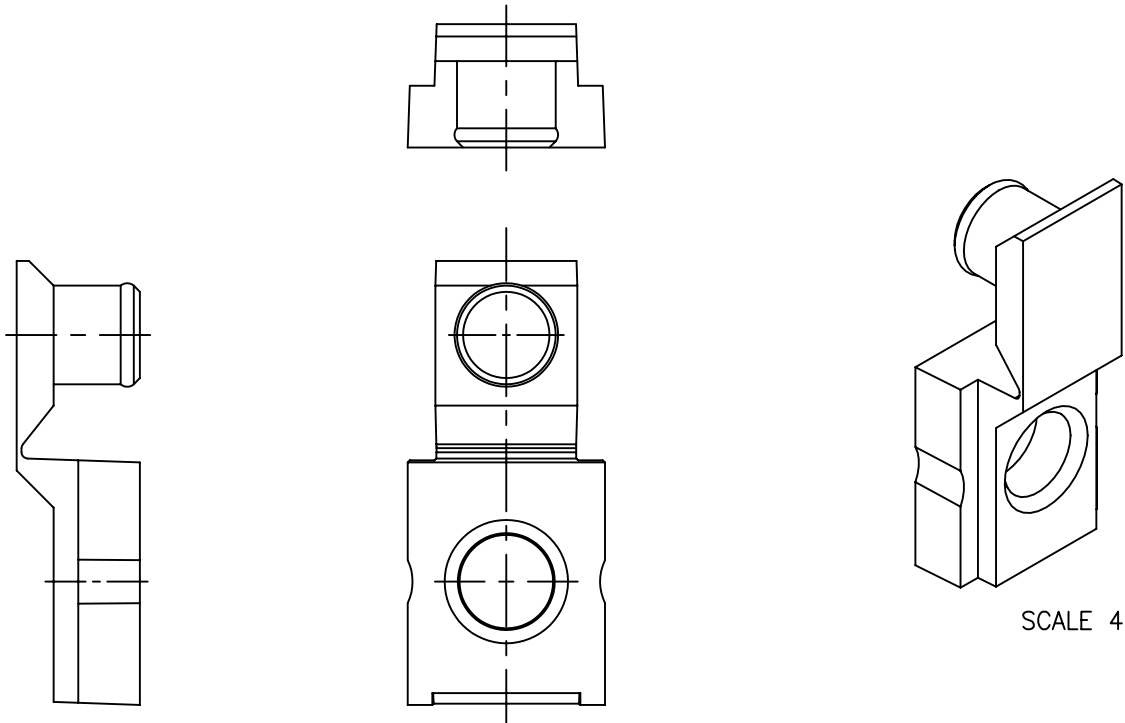

PART NO.	COLOR
OFSTH-1-RED	RED
OFSTH-1-GRN	GREEN

SCALE 4:1

TITLE: OPTICAL FIBER SPLICE TRAY HINGE						DWG IN MM	
TOLERANCES UNLESS NOTED .X=±0.3 .XX=±0.10	FILE # OFSTH-1	DWN: S.M.	APP:	FINAL			
	MAT'L: PROPRIETARY MATERIAL	DT: 05/24/01	DT:	PART #	PRINT TYPE		
	RE: RICHCO, INC.	RICHCO INC. PO BOX 804238, CHICAGO, 60680 (773) 539-4060		OFSTH-1-XXX	CA		
REV	DESCRIPTION	ENGR	DATE				