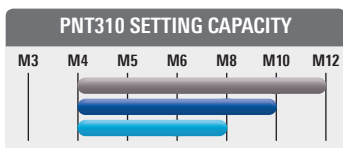

ALUMINIUM
STEEL
STAINLESS STEEL

Article: 43111
Weight: 0.8kg
Length: 240mm

PNT210

Ratchet Tool

ALUMINIUM
STEEL
STAINLESS STEEL

Article: 43112
Weight: 1.3kg
Length: 210mm

PNT310

Spindle Lever Tool