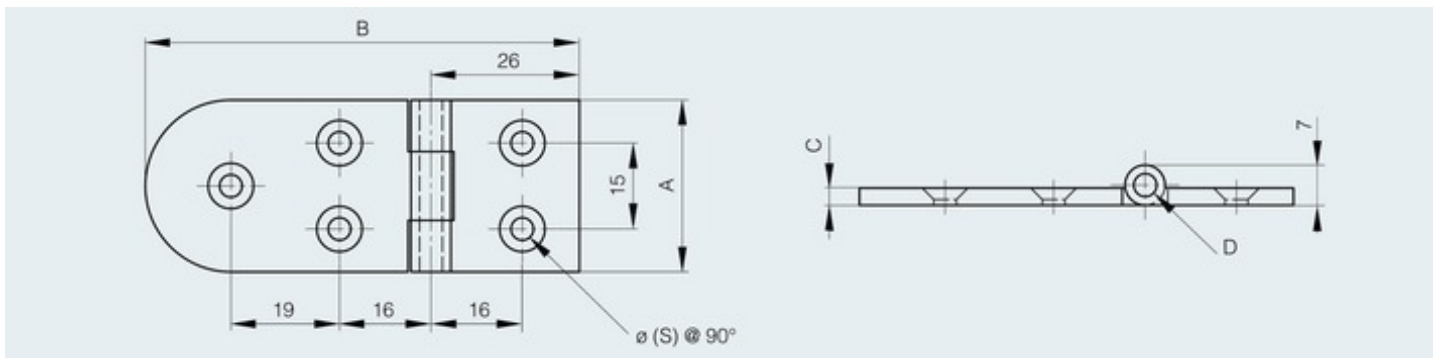

## Brass hinge - 30 x 76 mm

Model : 72-7-3723

304 stainless steel pin.

Material	brass
Finish	chrome plated
A (length)	30
B (width)	76
D (pin diameter)	4
C	3
Weight (g)	51
Opening angle	270
S	4
Material	brass
Functions	free swing hinges