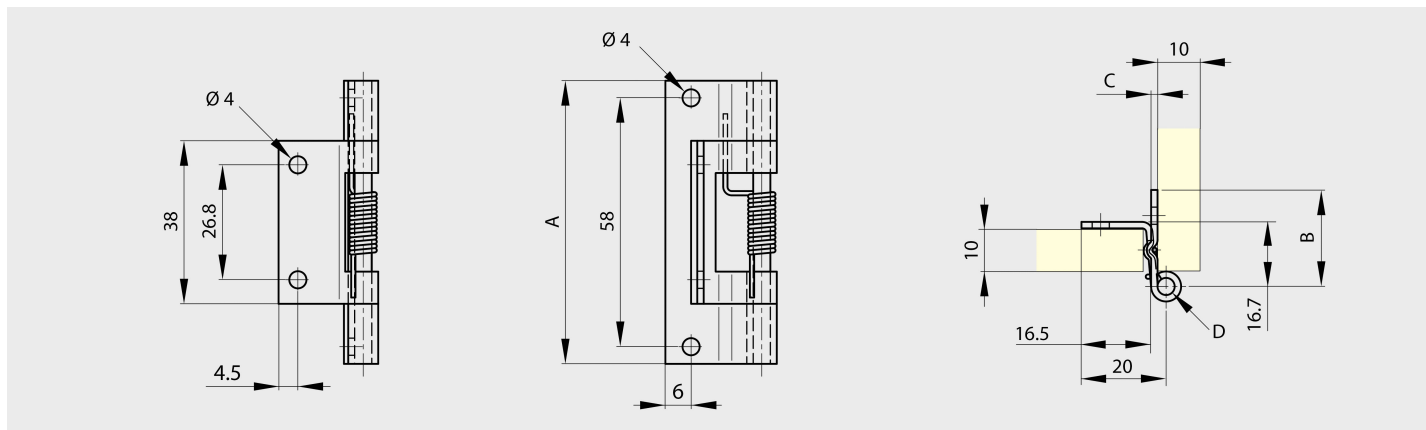

## Cranked spring hinge 66 mm long

Model : 71-1-3649

A full product data sheet is available on our website.

Material	316 stainless steel
Finish	gloss
A (length)	66
D (pin diameter)	4
B (width)	22.5
C	1.5
Weight (g)	38
Opening angle	180
Note	closing spring
Material	stainless steel
Functions	spring hinges