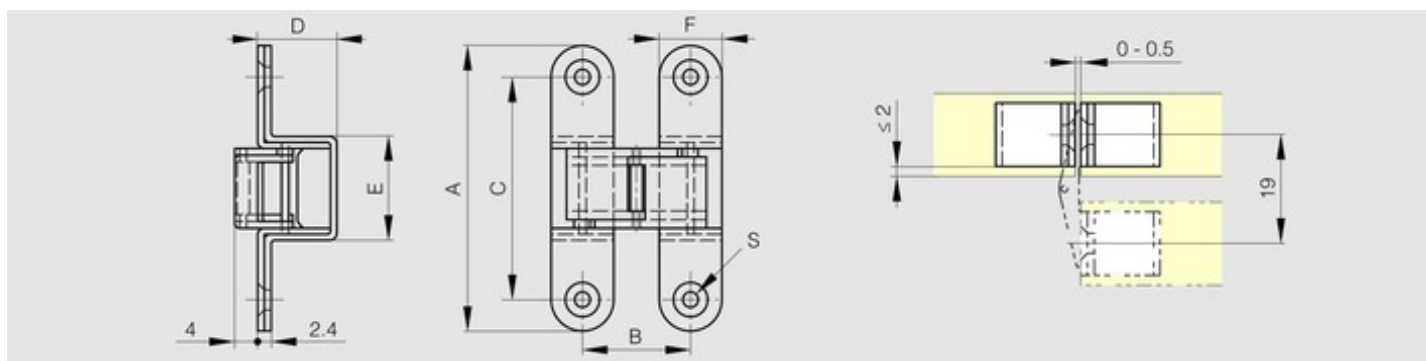

## Concealed hinge - 180° opening

Model : 70-7-3544

Material	304 stainless steel
Finish	satin
A (length)	50
D (pin diameter)	14
B (width)	19
C	38
Weight (g)	33
E	18.2
F (pitch)	11
Opening angle	180
S	2.7
Material	stainless steel
Functions	concealed