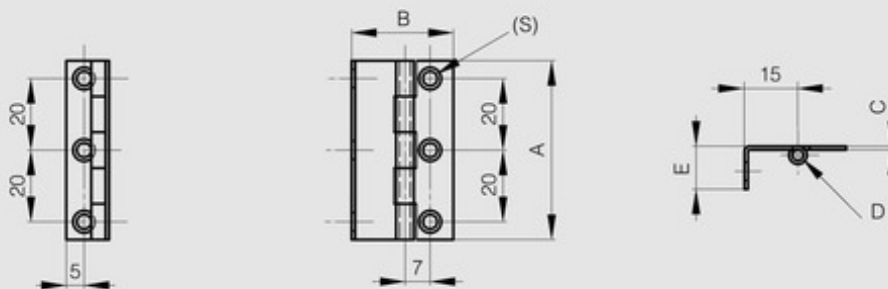

Small butt hinge with one cranked leaf 50 mm

Model : 62-1-3300

304 stainless steel pin.
For door thickness max. 11 mm.

Material	430 stainless steel
Finish	polished
A (length)	50
D (pin diameter)	3
B (width)	28.5
C	1
Weight (g)	20
E	12
Opening angle	270
S	4
Material	stainless steel
Functions	cranked hinge