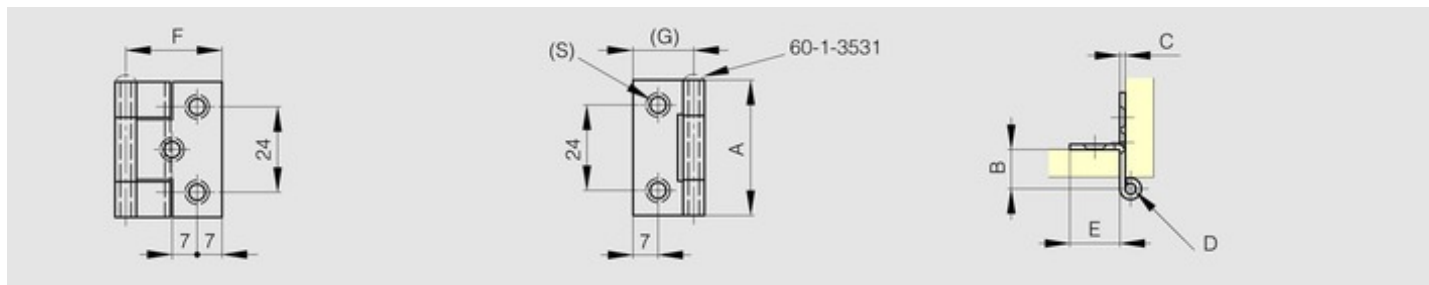

Small butt hinges with one cranked leaf 38 mm

Model : 60-1-3329

Material	steel
----------	-------

Finish	nickel plated
A (length)	38
B (width)	11
D (pin diameter)	3
C	1.5
E	14
Weight (g)	24
G (pitch)	17
F (pitch)	27
Opening angle	180
S	4.5
Material	steel
Functions	cranked hinge
Pin material	304 stainless steel