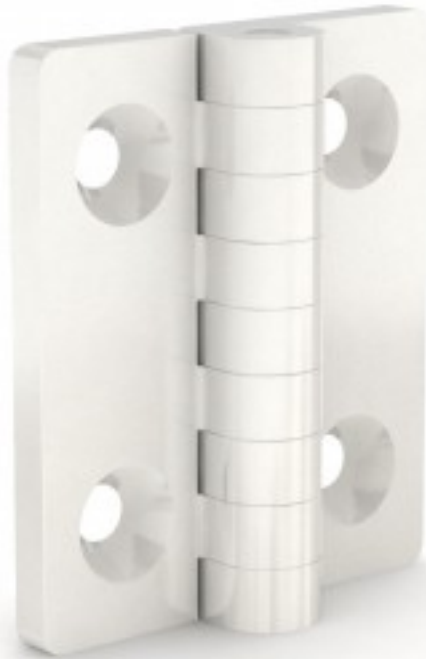

Plastic hinges 63.5 mm long

Model : 54-7-3028

Same material for pin and leaves.

Material	polyethylene
----------	--------------

Finish	natural
A (length)	63.5
B (width)	54
C	5
Weight (g)	20
Opening angle	270
Note	drilled
S	6.2
Material	plastic
Functions	free swing hinges