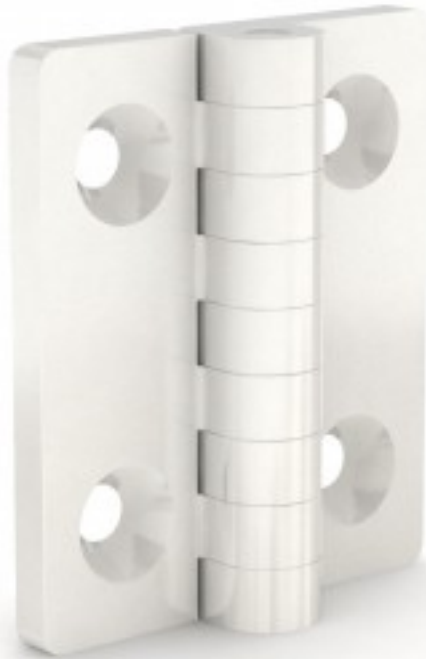

Plastic hinges 63.5 mm long

Model : 54-7-3022

Same material for pin and leaves.

Material	polycarbonate
----------	---------------

Finish	transparent
A (length)	63.5
B (width)	54
C	5
Weight (g)	20
Opening angle	270
Note	undrilled
Material	plastic
Functions	free swing hinges