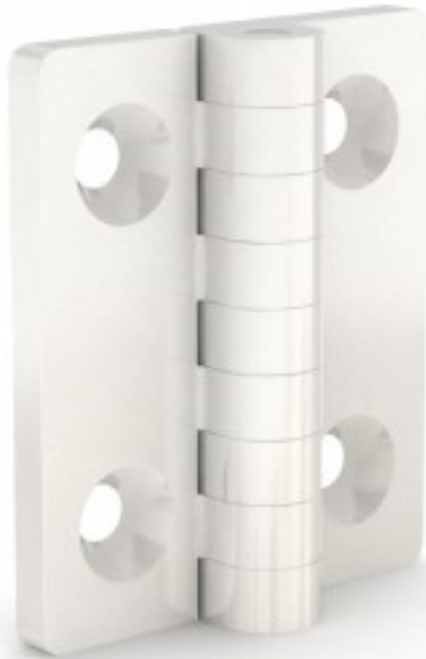

Plastic hinges 63.5 mm long

Model : 54-7-3018

Same material for pin and leaves.

Material	polypropylene
----------	---------------

Finish	white
A (length)	63.5
B (width)	54
C	5
Weight (g)	20
Opening angle	270
Note	undrilled
Material	plastic
Functions	free swing hinges