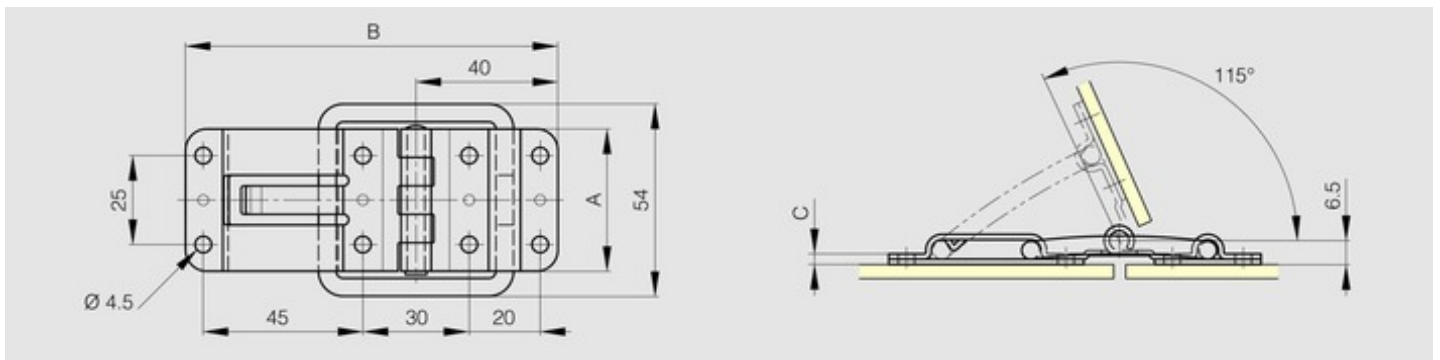

Hinge with stop at 115°

Model : 52-7-3960

Material	304 stainless steel
Finish	polished
A (length)	40
B (width)	105
C	3
Weight (g)	122
Opening angle	115
Material	stainless steel
Functions	with stop