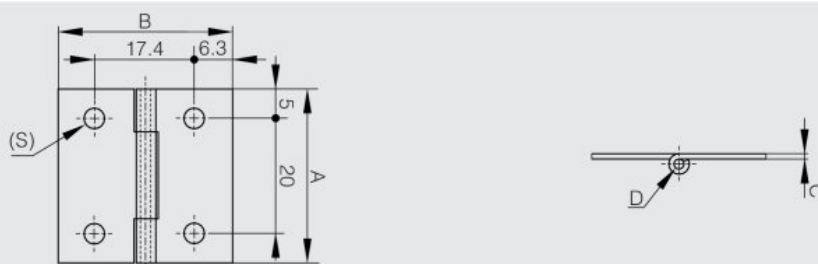

Hinge 30 x 30 mm

Model : 52-1-4038

| | |
|----------|---------------------|
| Material | 304 stainless steel |
|----------|---------------------|

| | |
|------------------|-------------------|
| Finish | raw |
| A (length) | 30 |
| D (pin diameter) | 2 |
| B (width) | 30 |
| C | 0.8 |
| Weight (g) | 8 |
| Opening angle | 270 |
| S | 3.3 |
| Material | stainless steel |
| Functions | free swing hinges |