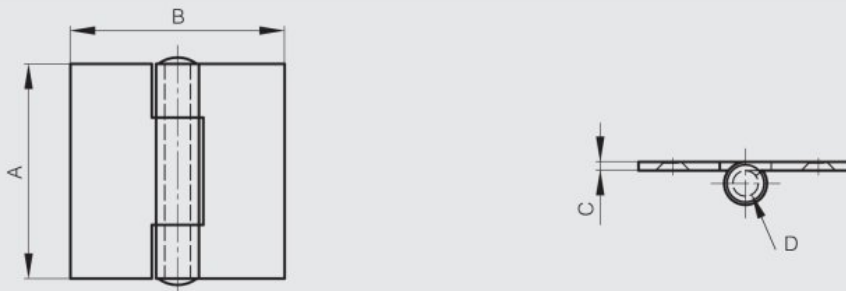

Square hinges with no offset leaf and riveted pin - no holes

Model : 52-1-3871

Riveted pin.

Material	316L stainless steel
Finish	raw
A (length)	60
B (width)	60
D (pin diameter)	6
C	2
Weight (g)	82
Opening angle	270
Material	stainless steel
Functions	free swing hinges