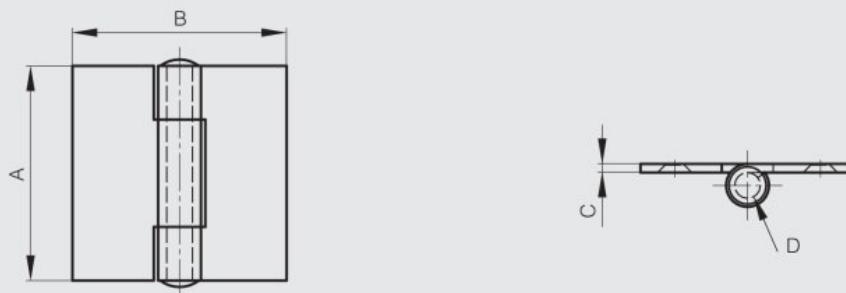

Square hinges with no offset leaf and riveted pin - no holes

Model : 52-1-3869

Riveted pin.

Material	316L stainless steel
Finish	raw
A (length)	40
D (pin diameter)	4
B (width)	40
C	2
Weight (g)	34
Opening angle	270
Material	stainless steel
Functions	free swing hinges