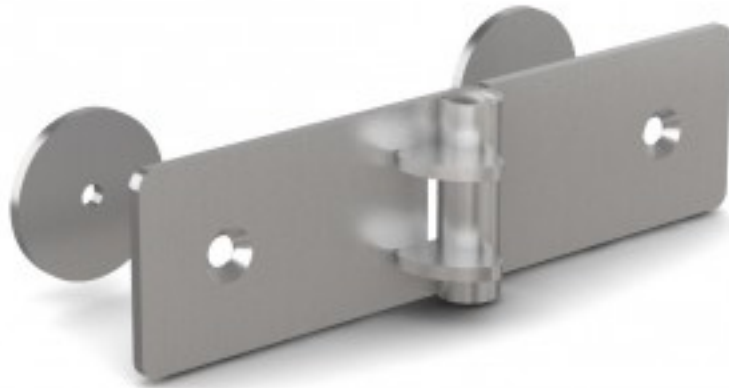

Hinge with stop at 60°

Model : 52-1-3840

Suitable for mounting on glass doors.
For horizontal application.

Material	304 stainless steel
Finish	gloss
A (length)	35
B (width)	133
D (pin diameter)	6
C	2.5
Weight (g)	140
Opening angle	120
Material	stainless steel
Functions	with stop