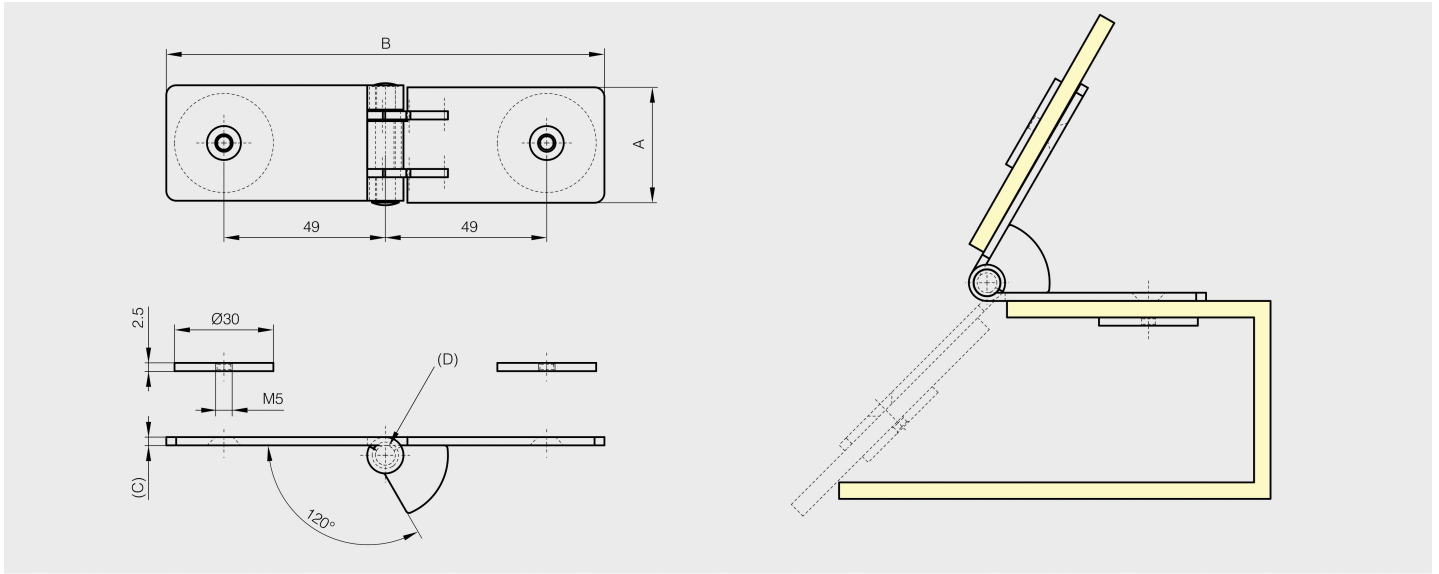

Hinge with stop at 60°

Model : 52-1-3840

Suitable for mounting on glass doors.
For horizontal application.

Material	304 stainless steel
Finish	gloss
A (length)	35
B (width)	133
D (pin diameter)	6
C	2.5
Weight (g)	140
Opening angle	120
Material	stainless steel
Functions	with stop