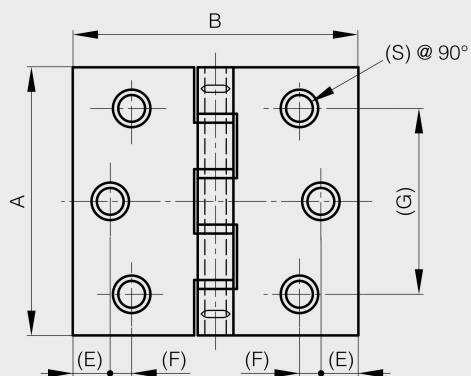

Hinge with nylon washers

Model : 52-1-3790

Teflon plated pin in 304 stainless steel blocked with 2 punches.
4 nylon washers.

Material	304 stainless steel
Finish	raw
A (length)	75
D (pin diameter)	6
B (width)	80
C	2
E	10.5
Weight (g)	120
G (pitch)	52
F (pitch)	6
Opening angle	270
S	7.5
Material	stainless steel
Functions	free swing hinges