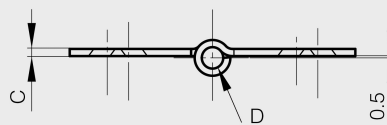

Hinge with nylon washers

Model : 52-1-3790

Teflon plated pin in 304 stainless steel blocked with 2 punches.
4 nylon washers.

Material	304 stainless steel
Finish	raw
A (length)	75
D (pin diameter)	6
B (width)	80
C	2
E	10.5
Weight (g)	120
G (pitch)	52
F (pitch)	6
Opening angle	270
S	7.5
Material	stainless steel
Functions	free swing hinges