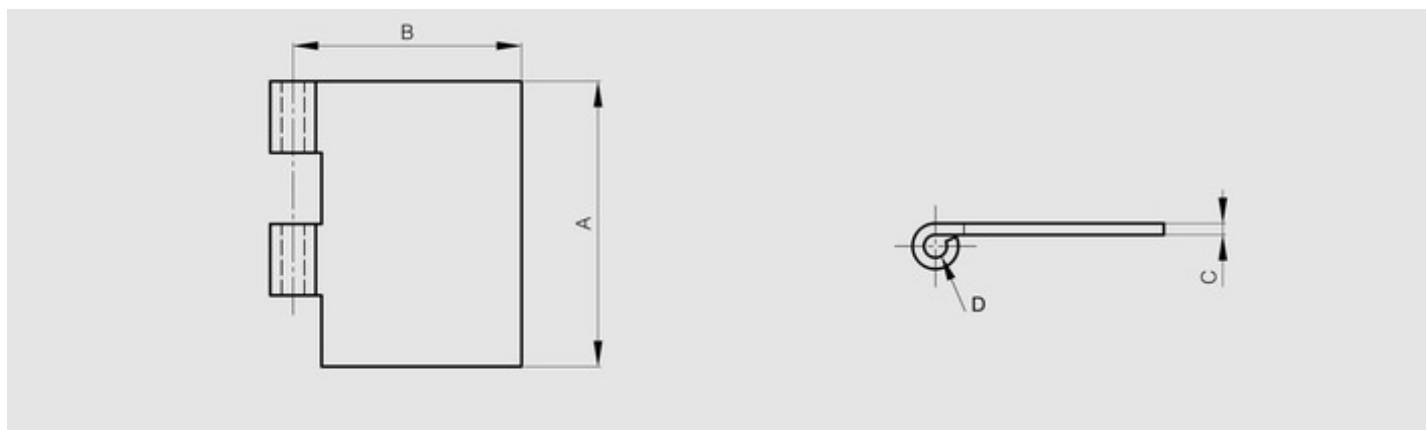

Half leaves for Modulo hinges - thickness 5 mm

Model : 52-1-3785

Leaves can be combined together and with either:

- a 10 mm diameter expanded pin (BG) (part numbers 27-1-3822, 27-1-3825),
- a 10 mm diameter headed pin (BT) (part numbers 27-1-3828, 27-1-3831) with a plug (part numbers 27-1-3834, 27-1-3837).

Material	304 stainless steel
Finish	deburred
A (length)	120
D (pin diameter)	10
B (width)	80
C	5
Weight (g)	446.5
Opening angle	270
Material	stainless steel
Functions	Modulo system