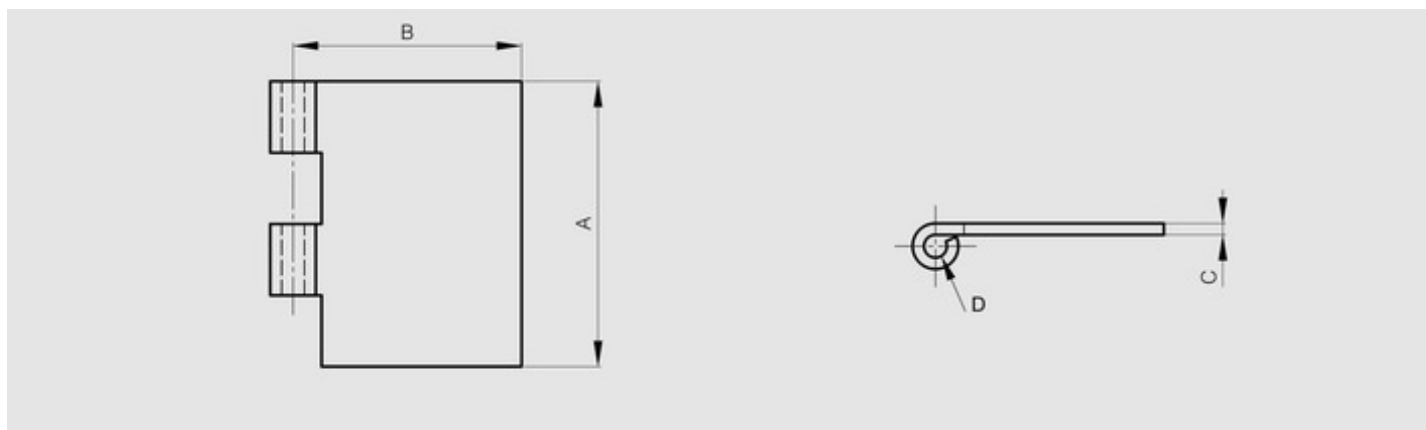

Half leaves for Modulo hinges - thickness 5 mm

Model : 52-1-3784

Leaves can be combined together and with either:

- a 10 mm diameter expanded pin (BG) (part numbers 27-1-3822, 27-1-3825),
- a 10 mm diameter headed pin (BT) (part numbers 27-1-3828, 27-1-3831) with a plug (part numbers 27-1-3834, 27-1-3837).

Material	304 stainless steel
Finish	deburred
A (length)	120
D (pin diameter)	10
B (width)	60
C	5
Weight (g)	352.3
Opening angle	270
Material	stainless steel
Functions	Modulo system