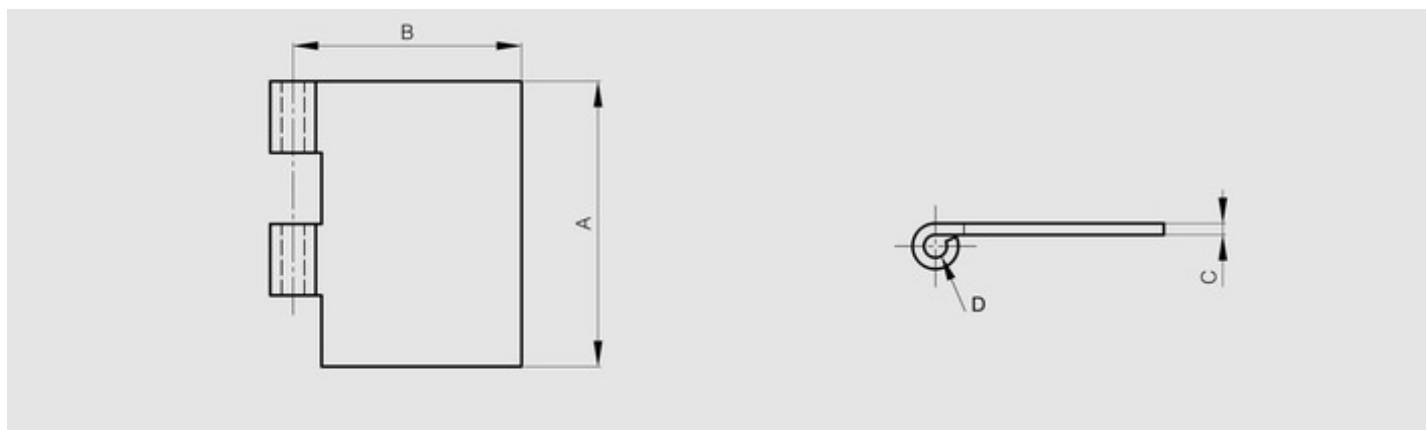

Half leaves for Modulo hinges - thickness 5 mm

Model : 52-1-3783

Leaves can be combined together and with either:

- a 10 mm diameter expanded pin (BG) (part numbers 27-1-3822, 27-1-3825),
- a 10 mm diameter headed pin (BT) (part numbers 27-1-3828, 27-1-3831) with a plug (part numbers 27-1-3834, 27-1-3837).

Material	304 stainless steel
Finish	deburred
A (length)	120
D (pin diameter)	10
B (width)	50
C	5
Weight (g)	305.2
Opening angle	270
Material	stainless steel
Functions	Modulo system