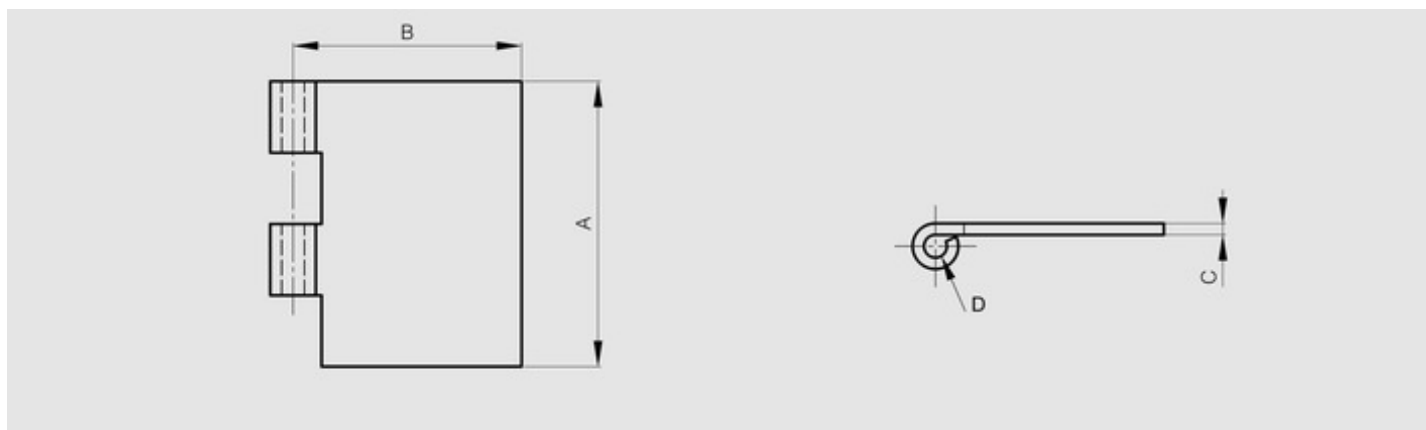

Half leaves for Modulo hinges - thickness 4 mm

Model : 52-1-3778

Leaves can be combined together and with either:

- a 8 mm diameter expanded pin (BG) (part numbers 27-1-3821, 27-1-3824),
- a 8 mm diameter headed pin (BT) (part numbers 27-1-3827, 27-1-3830) with a plug (part numbers 27-1-3833, 27-1-3836).

Material	304 stainless steel
Finish	deburred
A (length)	100
B (width)	50
D (pin diameter)	8
C	4
Weight (g)	194
Opening angle	270
Material	stainless steel
Functions	Modulo system