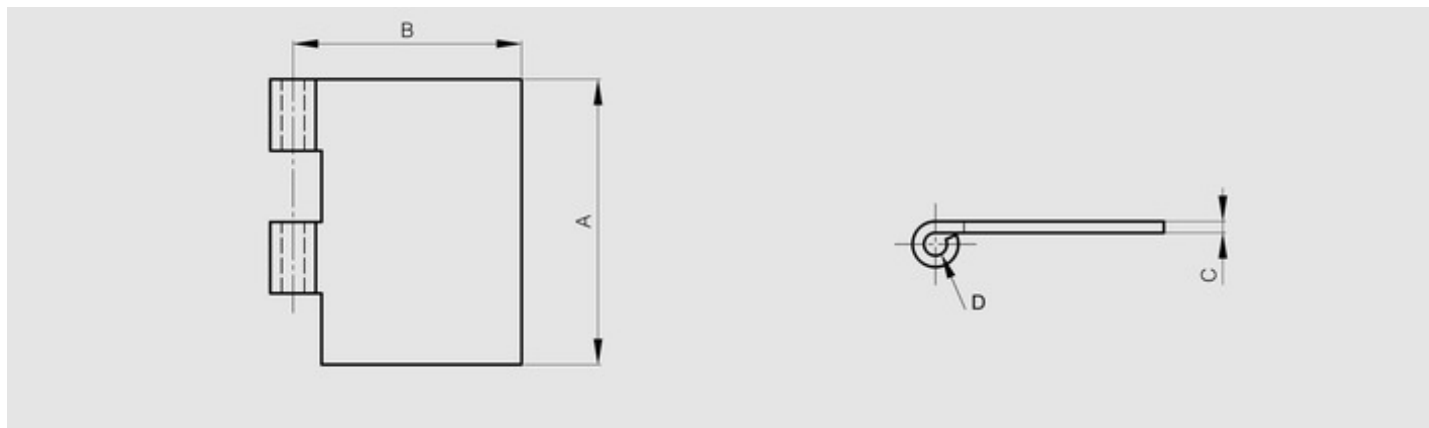

## Half leaves for Modulo hinges - thickness 4 mm

Model : 52-1-3777

Leaves can be combined together and with either:

- a 8 mm diameter expanded pin (BG) (part numbers 27-1-3821, 27-1-3824),
- a 8 mm diameter headed pin (BT) (part numbers 27-1-3827, 27-1-3830) with a plug (part numbers 27-1-3833, 27-1-3836).

Material	304 stainless steel
Finish	deburred
A (length)	100
B (width)	40
D (pin diameter)	8
C	4
Weight (g)	162.5
Opening angle	270
Material	stainless steel
Functions	Modulo system