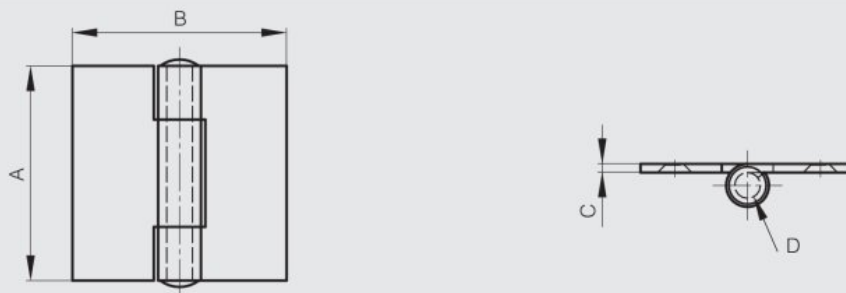

Square hinges with no offset leaf and riveted pin - no holes

Model : 52-1-3694

Riveted pin.

Material	304 stainless steel
Finish	raw
A (length)	50
D (pin diameter)	6
B (width)	50
C	2
Weight (g)	61
Opening angle	270
Material	stainless steel
Functions	free swing hinges