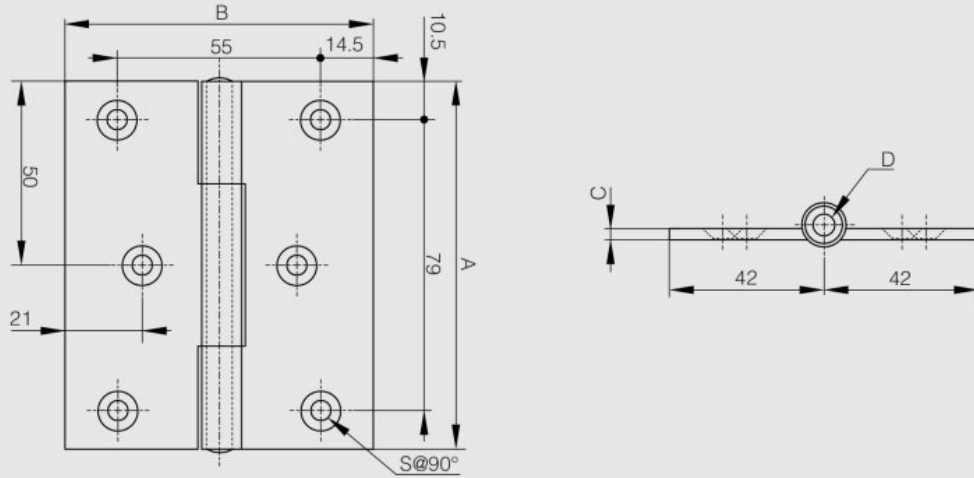

Hinge 100 x 84 mm

Model : 50-1-4174

304 stainless steel riveted pin.

Material	steel
Finish	zinc plated
A (length)	100
D (pin diameter)	6
B (width)	84
C	3
Weight (g)	250
Opening angle	270
S	5.5
Material	steel
Functions	free swing hinges