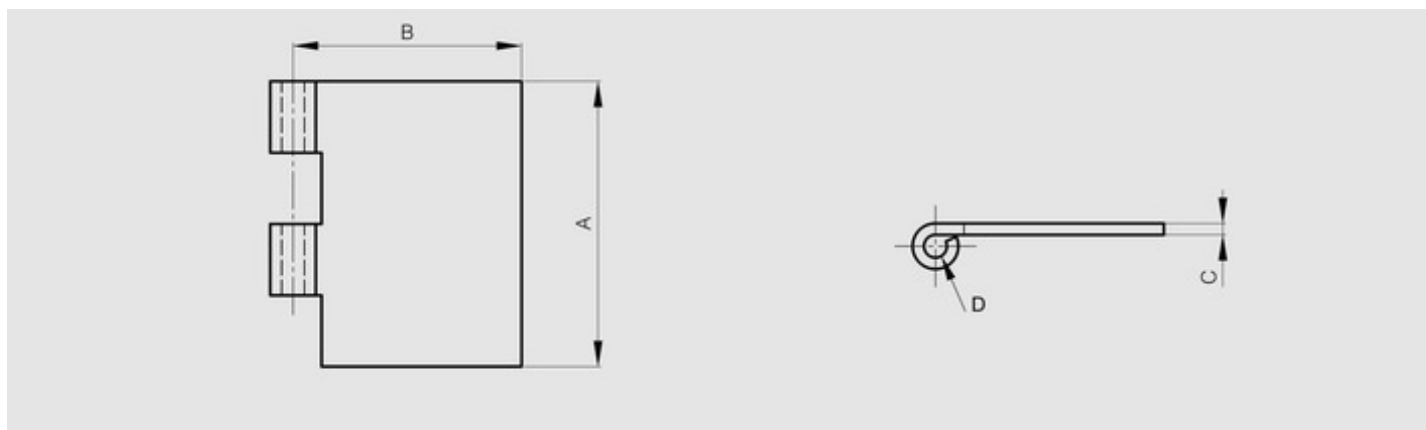

## Half leaves for Modulo hinges - thickness 5 mm

Model : 50-1-4005

Leaves can be combined together and with either:

- a 10 mm diameter expanded pin (BG) (part numbers 27-1-3822, 27-1-3825),
- a 10 mm diameter headed pin (BT) (part numbers 27-1-3828, 27-1-3831) with a plug (part numbers 27-1-3834, 27-1-3837).

Material	steel
Finish	raw
A (length)	120
B (width)	80
D (pin diameter)	10
C	5
Weight (g)	446.5
Opening angle	270
Material	steel
Functions	Modulo system