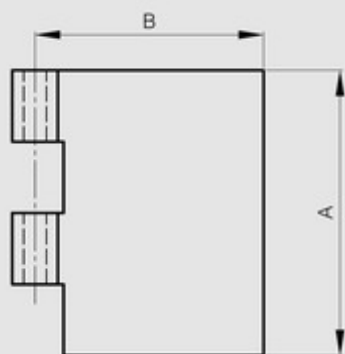

Half leaves for Modulo hinges - thickness 5 mm

Model : 50-1-4004

Leaves can be combined together and with either:

- a 10 mm diameter expanded pin (BG) (part numbers 27-1-3822, 27-1-3825),
- a 10 mm diameter headed pin (BT) (part numbers 27-1-3828, 27-1-3831) with a plug (part numbers 27-1-3834, 27-1-3837).

Material	steel
Finish	raw
A (length)	120
D (pin diameter)	10
B (width)	60
C	5
Weight (g)	352.3
Opening angle	270
Material	steel
Functions	Modulo system