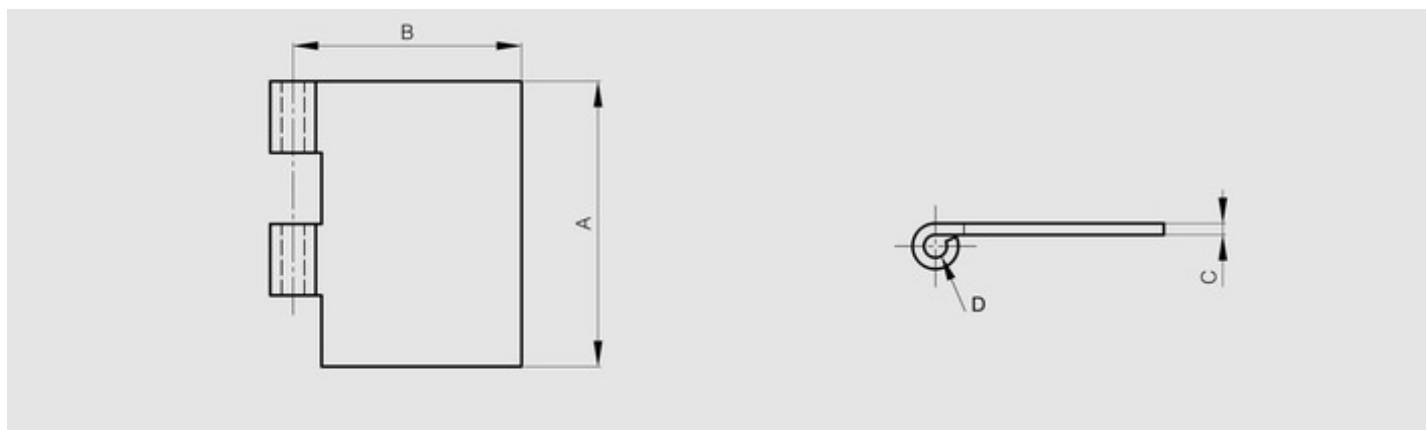

Half leaves for Modulo hinges - thickness 5 mm

Model : 50-1-4003

Leaves can be combined together and with either:

- a 10 mm diameter expanded pin (BG) (part numbers 27-1-3822, 27-1-3825),
- a 10 mm diameter headed pin (BT) (part numbers 27-1-3828, 27-1-3831) with a plug (part numbers 27-1-3834, 27-1-3837).

Material	steel
Finish	raw
A (length)	120
B (width)	50
D (pin diameter)	10
C	5
Weight (g)	305.2
Opening angle	270
Material	steel
Functions	Modulo system