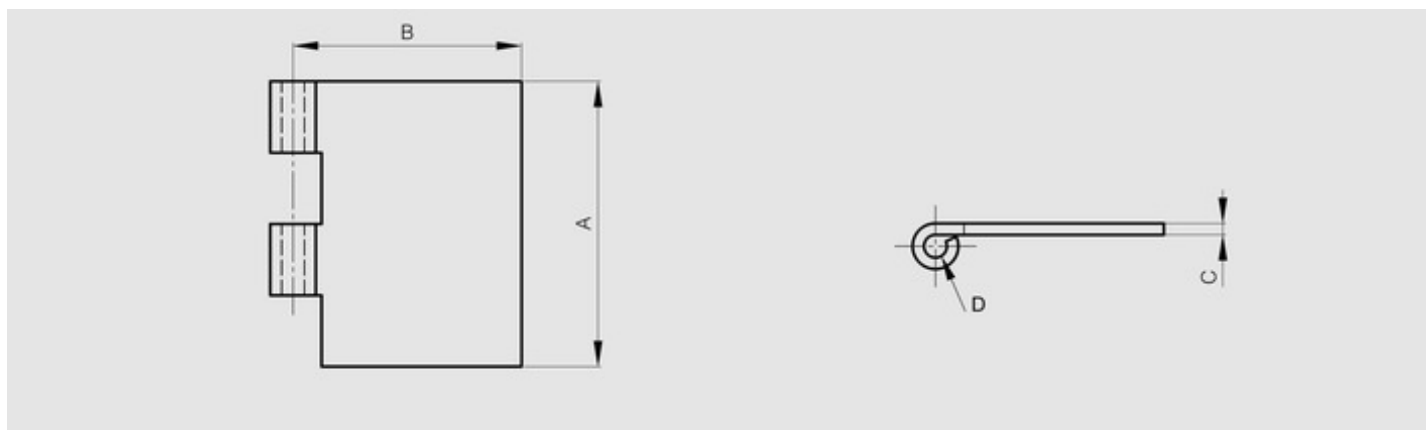

## Half leaves for Modulo hinges - thickness 5 mm

Model : 50-1-4002

Leaves can be combined together and with either:

- a 10 mm diameter expanded pin (BG) (part numbers 27-1-3822, 27-1-3825),
- a 10 mm diameter headed pin (BT) (part numbers 27-1-3828, 27-1-3831) with a plug (part numbers 27-1-3834, 27-1-3837).

Material	steel
Finish	raw
A (length)	120
B (width)	40
D (pin diameter)	10
C	5
Weight (g)	258
Opening angle	270
Material	steel
Functions	Modulo system