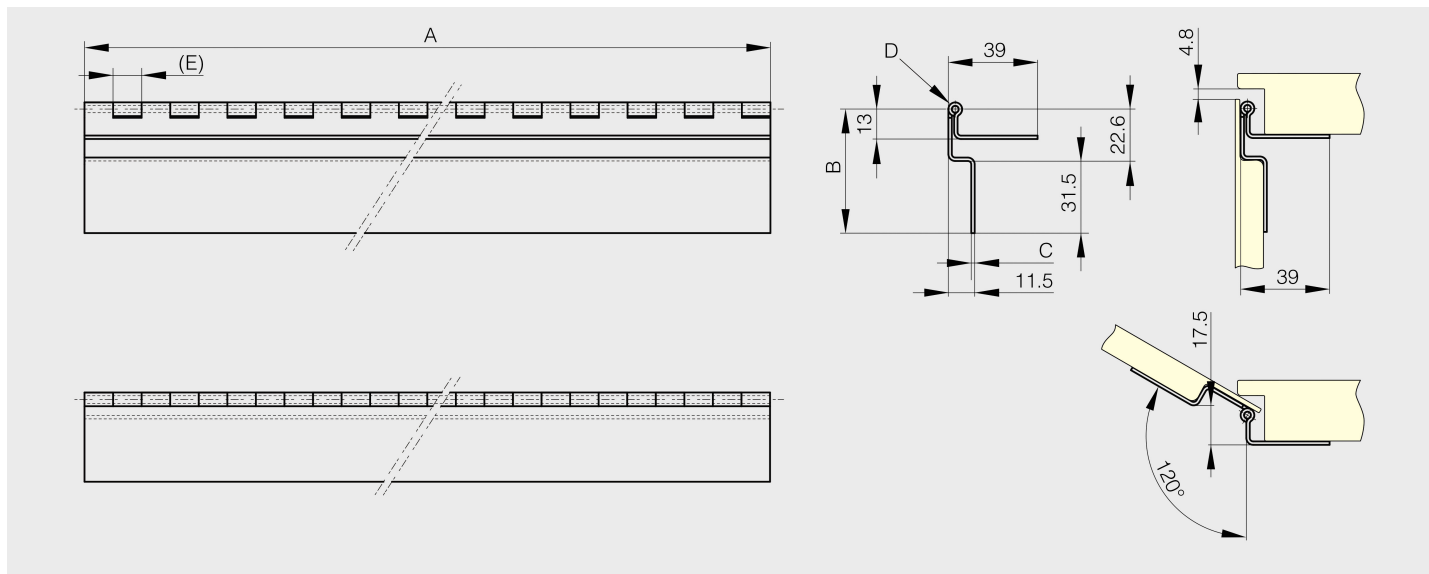

## Concealed hinges with two cranked leaves - undrilled - 120° opening - version B

Model : 39-1-3891

Hinges for side door of baggage compartment (bus and coach, bodywork...)

Material	304 stainless steel
Finish	raw
A (length)	600
D (pin diameter)	3
B (width)	54.1
C	1.5
Weight (g)	870
E	12.5
Opening angle	120
Material	stainless steel
Functions	concealed