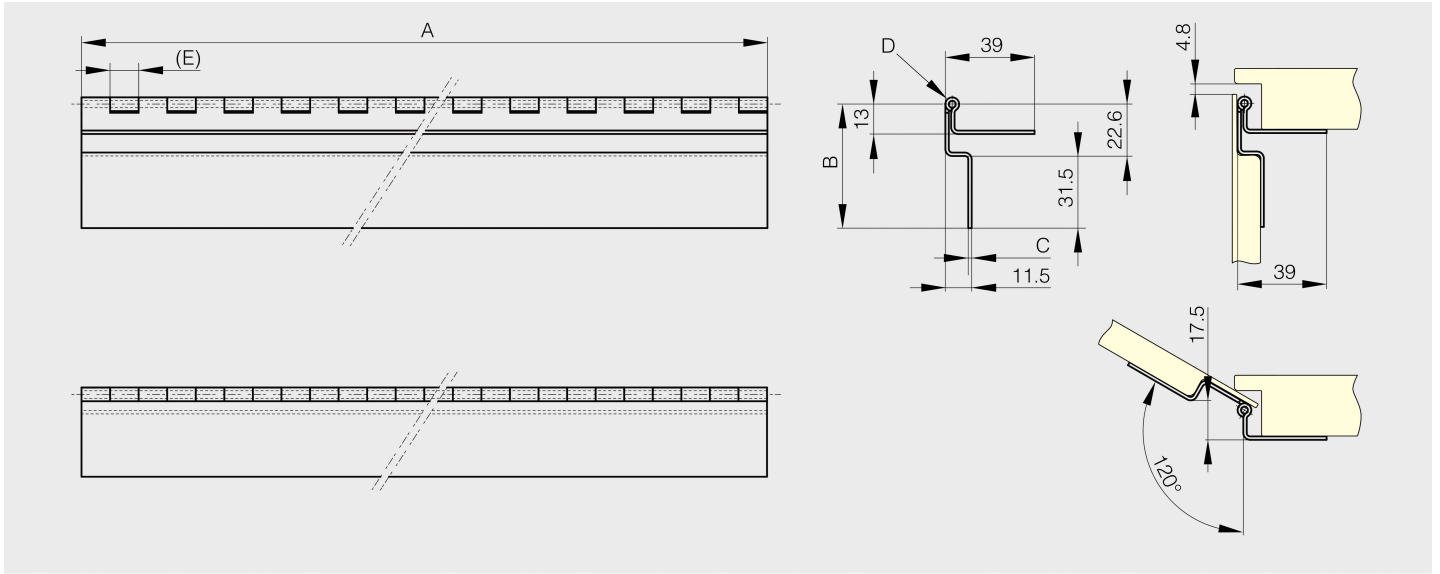

## Concealed hinges with two cranked leaves - undrilled - 120° opening - version B

Model : 39-1-3889

Hinges for side door of baggage compartment (bus and coach, bodywork...)

Material	304 stainless steel
Finish	raw
A (length)	300
D (pin diameter)	3
B (width)	54.1
C	1.5
E	12.5
Weight (g)	410
Opening angle	120
Material	stainless steel
Functions	concealed