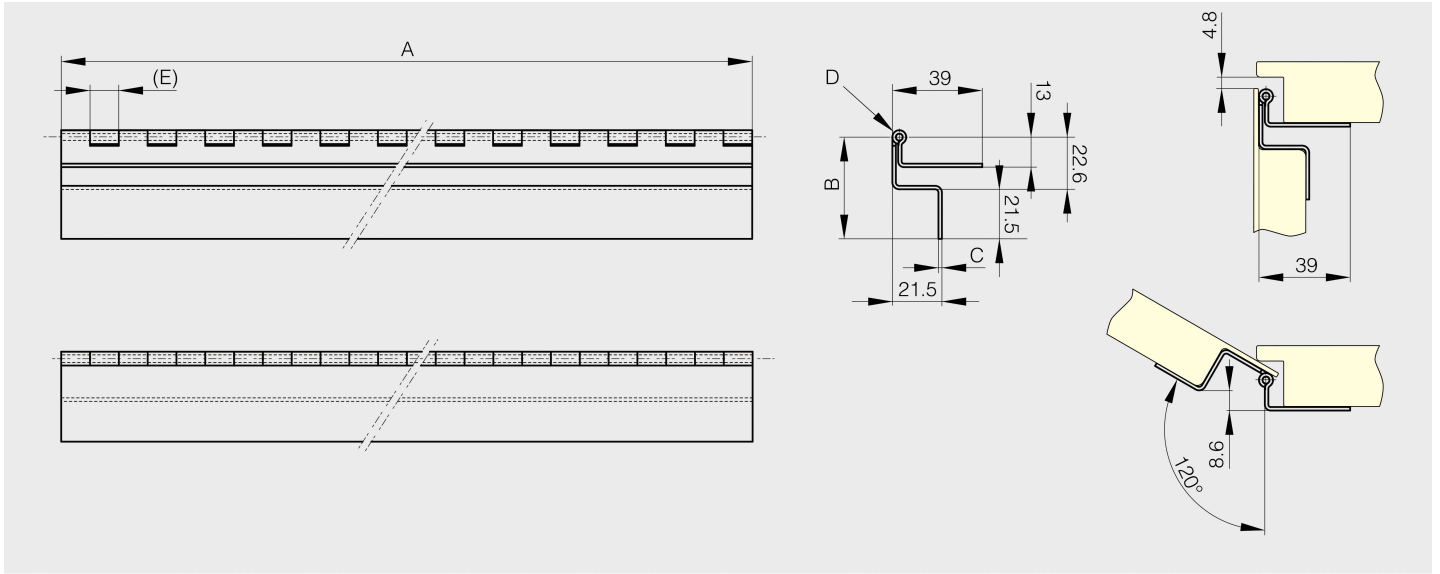

Concealed hinges with two cranked leaves - undrilled - 120° opening - version A

Model : 39-1-3887

Hinges for side door of baggage compartment (bus and coach, bodywork...)

| | |
|------------------|---------------------|
| Material | 304 stainless steel |
| Finish | raw |
| A (length) | 600 |
| D (pin diameter) | 3 |
| B (width) | 44.1 |
| C | 1.5 |
| Weight (g) | 880 |
| E | 12.5 |
| Opening angle | 120 |
| Material | stainless steel |
| Functions | concealed |