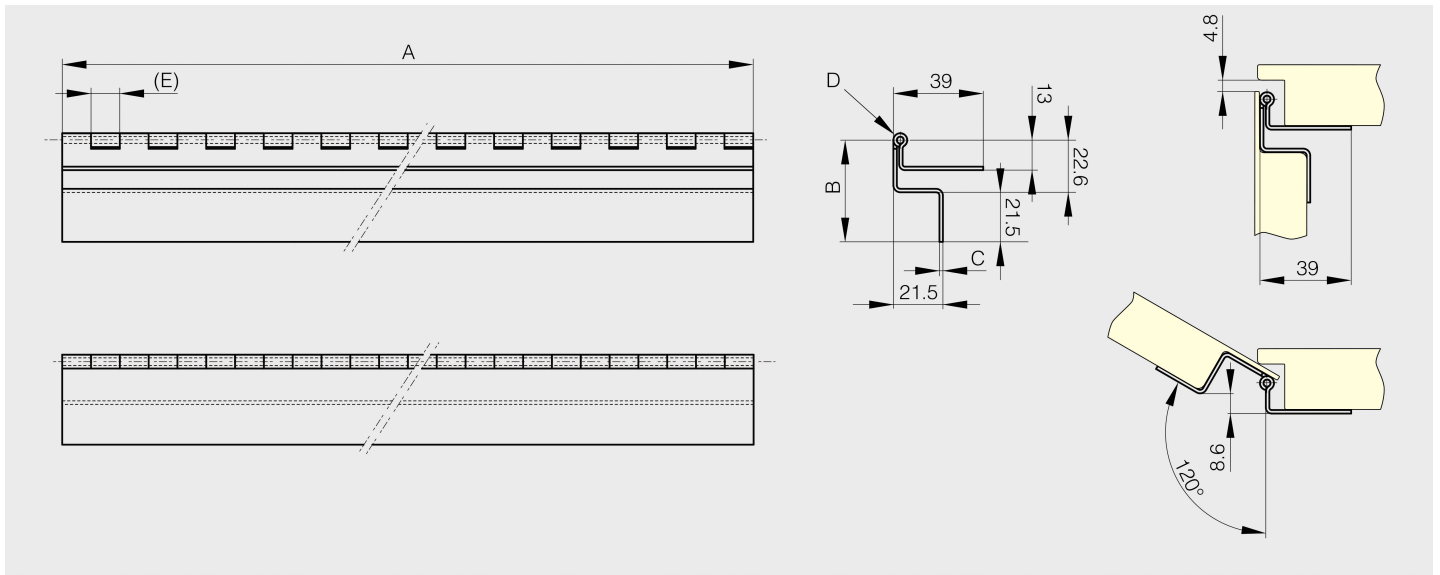

Concealed hinges with two cranked leaves - undrilled - 120° opening - version A

Model : 39-1-3885

Hinges for side door of baggage compartment (bus and coach, bodywork...)

Material	304 stainless steel
Finish	raw
A (length)	300
D (pin diameter)	3
B (width)	44.1
C	1.5
E	12.5
Weight (g)	440
Opening angle	120
Material	stainless steel
Functions	concealed