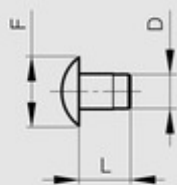

## Plug (VA) for Modulo system

Model : 27-1-3836

This plug combined with a headed pin (BT) enables you to make a hinge pin for Modulo hinges.

**VA**

VAsse  
Plug  
Stopfen

**BT**

Broche à Tête  
Headed pin  
Stift mit Kopf

Material	304 stainless steel
Finish	raw
D (pin diameter)	8
Weight (g)	6.3
F (pitch)	16
Opening angle	270
L	12
Material	stainless steel
Functions	Modulo system