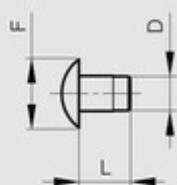

## Plug (VA) for Modulo system

Model : 27-1-3835

This plug combined with a headed pin (BT) enables you to make a hinge pin for Modulo hinges.

**VA**

VAsse  
Plug  
Stopfen

**BT**

Broche à Tête  
Headed pin  
Stift mit Kopf

Material	304 stainless steel
Finish	raw
D (pin diameter)	6
Weight (g)	3.3
F (pitch)	12
Opening angle	270
L	12
Material	stainless steel
Functions	Modulo system