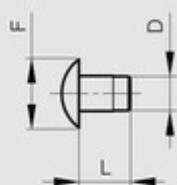

Plug (VA) for Modulo system

Model : 27-1-3833

This plug combined with a headed pin (BT) enables you to make a hinge pin for Modulo hinges.

**VA**

VAsse
Plug
Stopfen

**BT**

Broche à Tête
Headed pin
Stift mit Kopf

Material	steel
Finish	zinc plated
D (pin diameter)	8
Weight (g)	6.3
F (pitch)	16
Opening angle	270
L	12
Material	steel
Functions	Modulo system