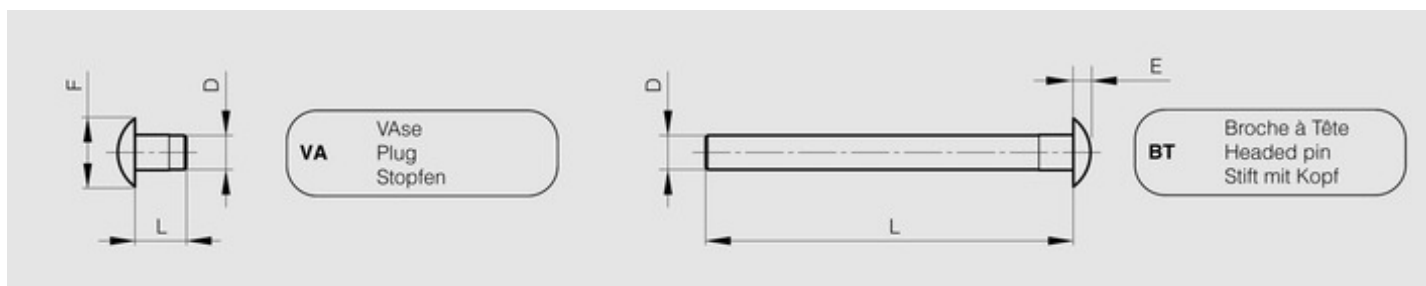

Headed pin BT for Modulo system

Model : 27-1-3828

This pin combined with a plug (VA) enables you to make a hinge pin for Modulo hinges.

Material	steel
----------	-------

Finish	zinc plated
D (pin diameter)	10
Weight (g)	68.4
E	5
Opening angle	270
L	106
Material	steel
Functions	Modulo system