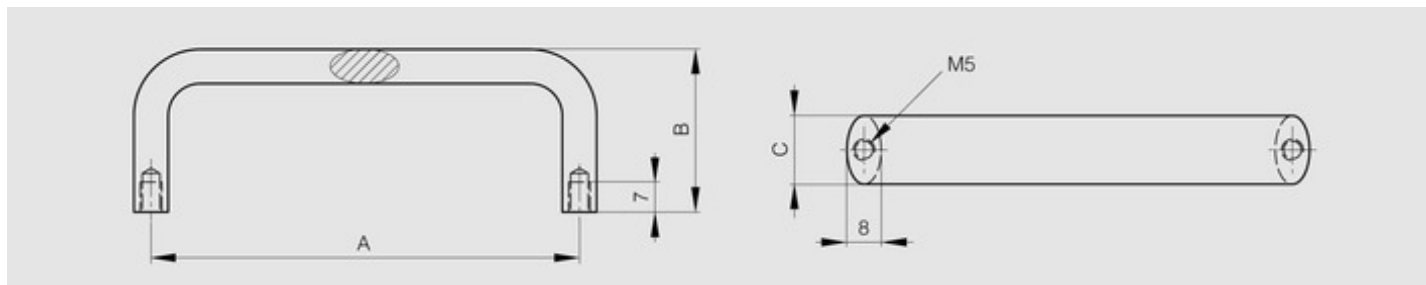

Black aluminium rear mounted grab handles 75 to 150 mm

Model : 19-1-9003

Material	aluminium
----------	-----------

Finish	black painting
A (length)	150
B (width)	38
C	16
Weight (g)	68
Material	aluminium
Handles model	grab handles
Fixing system	rear mounted