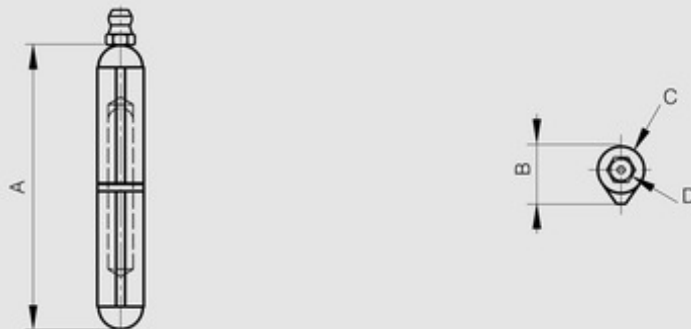

Round top weld-on steel hinges - steel pin - brass washer - with grease nipple

Model : 14-7-3790

Fixed pin and washer.

Material	steel
Finish	raw
A (length)	180
D (pin diameter)	13
B (width)	25.5
C	20
Weight (g)	465
Opening angle	270
Material	steel
Functions	lift-off hinges