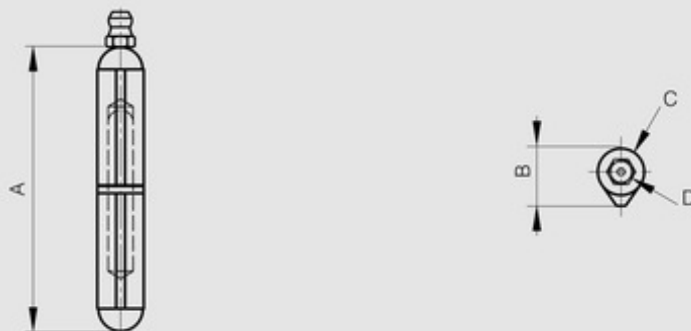

Round top weld-on steel hinges - steel pin - brass washer - with grease nipple

Model : 14-7-3786

Fixed pin and washer.

Material	steel
Finish	raw
A (length)	80
D (pin diameter)	8
B (width)	16
C	13
Weight (g)	84
Opening angle	270
Material	steel
Functions	lift-off hinges