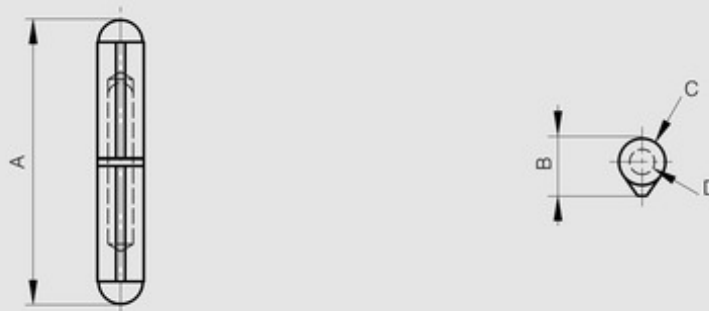

Round top weld-on steel hinges - brass washer

Model : 14-7-3587

Fixed pin and washer.

Material	steel
Finish	raw
A (length)	135
D (pin diameter)	12
B (width)	22.5
C	18
Weight (g)	270
Opening angle	270
Material	steel
Functions	lift-off hinges
Pin material	steel