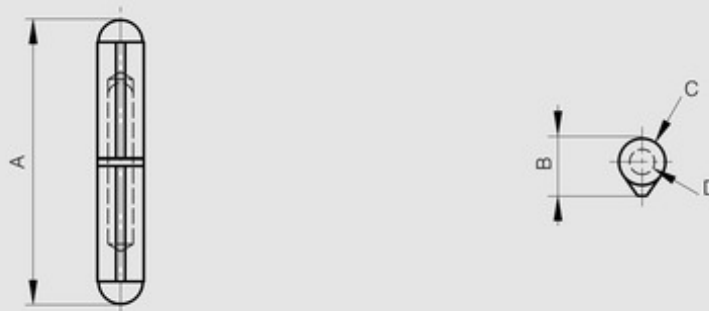

Round top weld-on steel hinges - brass washer

Model : 14-7-3575

Fixed pin and washer.

Material	steel
Finish	raw
A (length)	100
D (pin diameter)	10
B (width)	20
C	16
Weight (g)	160
Opening angle	270
Material	steel
Functions	lift-off hinges
Pin material	steel