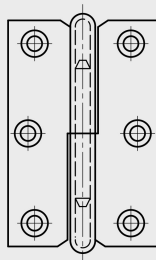

## Lift-off hinges 60 to 80 mm long

Model : 14-7-3401

14-7-3396 & 14-7-3398 & 14-7-3400

14-7-3397 & 14-7-3399 & 14-7-3401

Material	steel
Finish	nickel plated
A (length)	80
B (width)	50
D (pin diameter)	5
C	1.5
E	7.2
Weight (g)	59
G (pitch)	62
F (pitch)	9.2
Opening angle	270
Note	type 2
S	4

Material	steel
Functions	lift-off hinges