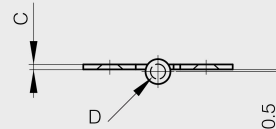

## Lift-off hinges 60 to 80 mm long

Model : 14-7-3401

14-7-3396 & 14-7-3398 & 14-7-3400

14-7-3397 & 14-7-3399 & 14-7-3401

Material	steel
Finish	nickel plated
A (length)	80
B (width)	50
D (pin diameter)	5
C	1.5
E	7.2
Weight (g)	59
G (pitch)	62
F (pitch)	9.2
Opening angle	270
Note	type 2
S	4

Material	steel
Functions	lift-off hinges