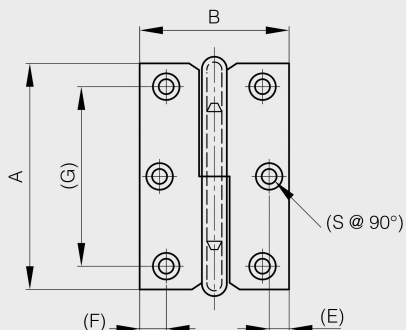

## Lift-off hinges 60 to 80 mm long

Model : 14-7-3401

14-7-3396 & 14-7-3398 & 14-7-3400

14-7-3397 & 14-7-3399 & 14-7-3401

Material	steel
Finish	nickel plated
A (length)	80
B (width)	50
D (pin diameter)	5
C	1.5
E	7.2
Weight (g)	59
G (pitch)	62
F (pitch)	9.2
Opening angle	270
Note	type 2
S	4

Material	steel
Functions	lift-off hinges