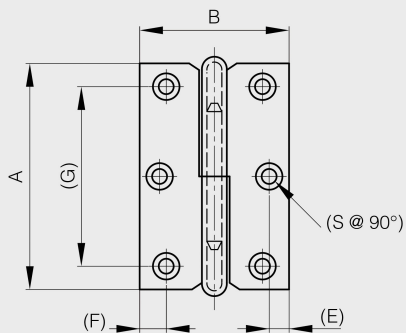

Lift-off hinges 60 to 80 mm long

Model : 14-7-3399

14-7-3396 & 14-7-3398 & 14-7-3400

14-7-3397 & 14-7-3399 & 14-7-3401

Material	steel
Finish	nickel plated
A (length)	68
B (width)	45
D (pin diameter)	4.5
C	1.5
Weight (g)	46
E	6
G (pitch)	54
F (pitch)	8
Opening angle	270
Note	type 2
S	4.5

Material	steel
Functions	lift-off hinges