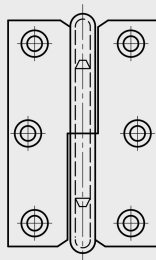

Lift-off hinges 60 to 80 mm long

Model : 14-7-3399

14-7-3396 & 14-7-3398 & 14-7-3400

14-7-3397 & 14-7-3399 & 14-7-3401

Material	steel
Finish	nickel plated
A (length)	68
B (width)	45
D (pin diameter)	4.5
C	1.5
Weight (g)	46
E	6
G (pitch)	54
F (pitch)	8
Opening angle	270
Note	type 2
S	4.5

Material	steel
Functions	lift-off hinges