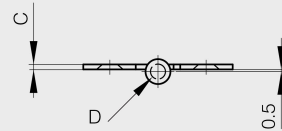

Lift-off hinges 60 to 80 mm long

Model : 14-7-3399

14-7-3396 & 14-7-3398 & 14-7-3400

14-7-3397 & 14-7-3399 & 14-7-3401

Material	steel
Finish	nickel plated
A (length)	68
B (width)	45
D (pin diameter)	4.5
C	1.5
Weight (g)	46
E	6
G (pitch)	54
F (pitch)	8
Opening angle	270
Note	type 2
S	4.5

Material	steel
Functions	lift-off hinges